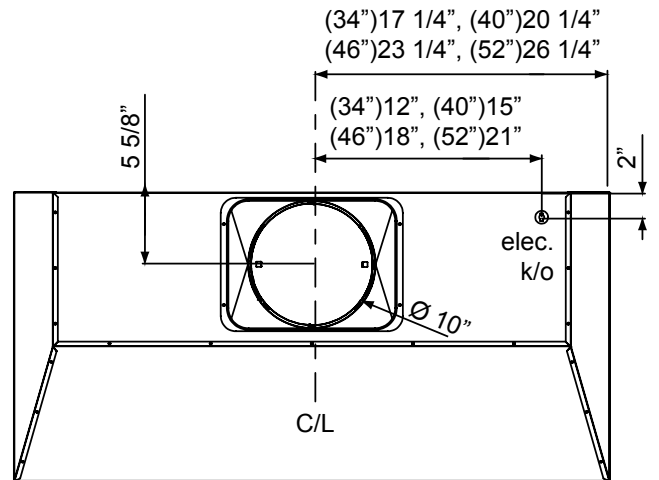

Includes Wireless Remote Control

FRONT

TOP

BACK

MODEL	AK9334AS	AK9340AS	AK9346AS	AK9352AS
Stainless Steel				
<b>Size</b>	36" (34-3/8" x 22-1/2")	42" (40-3/8" x 22-1/2")	48" (46-3/8" x 22-1/2")	54" (52-3/8" x 22-1/2")
<b>Blower CFM (Min. - Max.)</b>	450 - 1,200	450 - 1,200	450 - 1,200	450 - 1,200
<b>Sones (Min. - Max.)</b>	3.5 - 9	3.5 - 9	3.5 - 9	3.5 - 9
<b>ACT 590 CFM (Min. - Max.)</b>	350 - 590	350 - 590	350 - 590	350 - 590
<b>ACT 590 Sones (Min. - Max.)</b>	3.3 - 6	3.3 - 6	3.3 - 6	3.3 - 6
<b>ACT 390 CFM (Min. - Max.)</b>	350 - 390	350 - 390	350 - 390	350 - 390
<b>ACT 390 Sones (Min. - Max.)</b>	3.3 - 4	3.3 - 4	3.3 - 4	3.3 - 4
<b>FEATURES</b>				
<b>ACT™ Technology</b>	Yes	Yes	Yes	Yes
<b>Controls</b>	Electronic Touch	Electronic Touch	Electronic Touch	Electronic Touch
<b>Speed Levels</b>	6*	6*	6*	6*
<b>Auto Delay-Off</b>	Yes	Yes	Yes	Yes
<b>Clean Air Mode</b>	Yes	Yes	Yes	Yes
<b>Lighting</b>	Halogen, 35W x2	Halogen, 35W x2	Halogen, 35W x4	Halogen, 35W x4
<b>Dual-Level Lighting</b>	Yes	Yes	Yes	Yes
<b>Filters</b>	Pro Baffle x3	Pro Baffle x3	Pro Baffle x4	Pro Baffle x4
<b>Removable Grease Tray</b>	Yes	Yes	Yes	Yes
<b>Wireless Remote Control</b>	Yes	Yes	Yes	Yes
<b>Recirculating Option</b>	No	No	No	No
<b>ADA Compliant</b>	Yes	Yes	Yes	Yes
<b>DUCT SPECIFICATIONS</b>				
<b>Vertical Internal Blower</b>	10" Round	10" Round	10" Round	10" Round
<b>Horizontal Internal Blower</b>	NA	NA	NA	NA
<b>AC POWER</b>	120V, 60Hz at Max. 7A	120V, 60Hz at Max. 7A	120V, 60Hz at Max. 7A	120V, 60Hz at Max. 7A
<b>OPTIONAL ACCESSORIES</b>				
<b>Bloom™ GU10 LED</b>	ZOB0040	ZOB0040	ZOB0040	ZOB0040
<b>Make-Up Air Kit</b>	MUA010A	MUA010A	MUA010A	MUA010A
<b>MOUNTING HEIGHT RANGE**</b>	26" - 36"	26" - 36"	26" - 36"	26" - 36"
<b>WARRANTY</b>	3 years parts, 1 year labor	3 years parts, 1 year labor	3 years parts, 1 year labor	3 years parts, 1 year labor