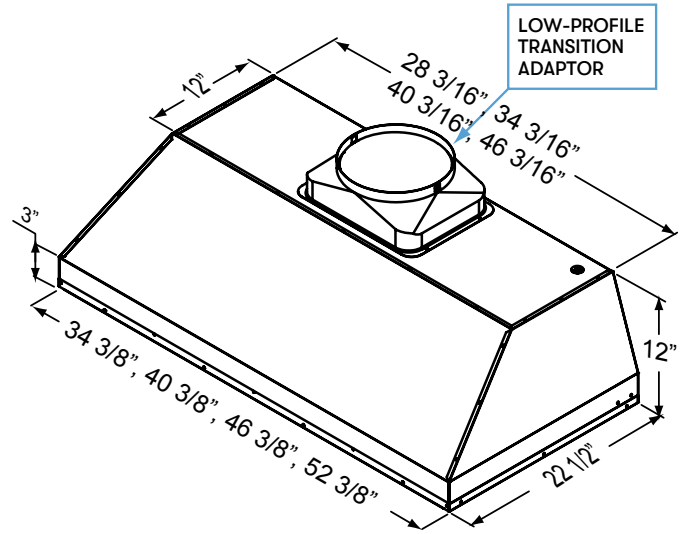

Now available with our exclusive ACT™ technology, Monsoon II delivers and then more. Starting with recognized conventional installation dimensions, Monsoon II fits into any custom cabinetry or enclosure. Its stainless

steel baffle filters with removable grease tray make it easy to maintain its pro-style look while the 6-speed electronic controls and wireless remote control give the homeowner more than they expected.

ACT™

	INTERNAL BLOWER STANDARD	INTERNAL BLOWER with ACT™ AIRFLOW CONTROL TECHNOLOGY™*	
Min. - Max. CFM	450 - 1,200	350 - 590	350 - 390
Min. - Max. Sones	3.5 - 9	3.3 - 6	3.3 - 4

*AIRFLOW CONTROL TECHNOLOGY™ (ACT™) is an exclusive feature built into specific Zephyr hoods which can limit the maximum blower CFM to meet local code requirements.

Includes Wireless Remote Control

FRONT