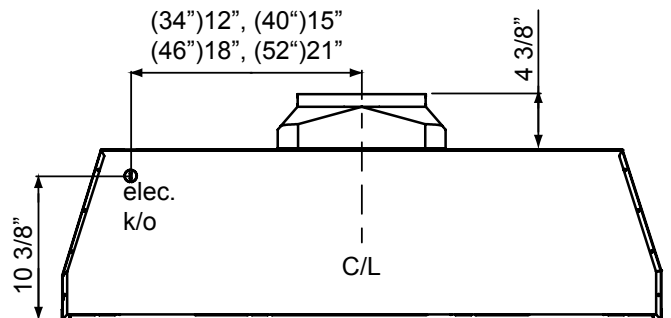

Includes Wireless Remote Control

FRONT

TOP

BACK

MODEL	AK9334AS	AK9340AS	AK9346AS	AK9352AS
Stainless Steel				
<b>Size</b>	36" (34-3/8" x 22-1/2")	42" (40-3/8" x 22-1/2")	48" (46-3/8" x 22-1/2")	54" (52-3/8" x 22-1/2")
<b>Blower CFM (Min. - Max.)</b>	450 - 1,200	450 - 1,200	450 - 1,200	450 - 1,200
<b>Sones (Min. - Max.)</b>	3.5 - 9	3.5 - 9	3.5 - 9	3.5 - 9
<b>ACT 590 CFM (Min. - Max.)</b>	350 - 590	350 - 590	350 - 590	350 - 590
<b>ACT 590 Sones (Min. - Max.)</b>	3.3 - 6	3.3 - 6	3.3 - 6	3.3 - 6
<b>ACT 390 CFM (Min. - Max.)</b>	350 - 390	350 - 390	350 - 390	350 - 390
<b>ACT 390 Sones (Min. - Max.)</b>	3.3 - 4	3.3 - 4	3.3 - 4	3.3 - 4
<b>FEATURES</b>				
<b>ACT™ Technology</b>	Yes	Yes	Yes	Yes
<b>Controls</b>	Electronic Touch	Electronic Touch	Electronic Touch	Electronic Touch
<b>Speed Levels</b>	6*	6*	6*	6*
<b>Auto Delay-Off</b>	Yes	Yes	Yes	Yes
<b>Clean Air Mode</b>	Yes	Yes	Yes	Yes
<b>Lighting</b>	Halogen, 35W x2	Halogen, 35W x2	Halogen, 35W x4	Halogen, 35W x4
<b>Dual-Level Lighting</b>	Yes	Yes	Yes	Yes
<b>Filters</b>	Pro Baffle x3	Pro Baffle x3	Pro Baffle x4	Pro Baffle x4
<b>Removable Grease Tray</b>	Yes	Yes	Yes	Yes
<b>Wireless Remote Control</b>	Yes	Yes	Yes	Yes
<b>Recirculating Option</b>	No	No	No	No
<b>ADA Compliant</b>	Yes	Yes	Yes	Yes
<b>DUCT SPECIFICATIONS</b>				
<b>Vertical Internal Blower</b>	10" Round	10" Round	10" Round	10" Round
<b>Horizontal Internal Blower</b>	NA	NA	NA	NA
<b>AC POWER</b>	120V, 60Hz at Max. 7A	120V, 60Hz at Max. 7A	120V, 60Hz at Max. 7A	120V, 60Hz at Max. 7A
<b>OPTIONAL ACCESSORIES</b>				
<b>Bloom™ GU10 LED</b>	ZOB0040	ZOB0040	ZOB0040	ZOB0040
<b>Make-Up Air Kit</b>	MUA010A	MUA010A	MUA010A	MUA010A
<b>MOUNTING HEIGHT RANGE**</b>	26" - 36"	26" - 36"	26" - 36"	26" - 36"
<b>WARRANTY</b>	3 years parts, 1 year labor	3 years parts, 1 year labor	3 years parts, 1 year labor	3 years parts, 1 year labor